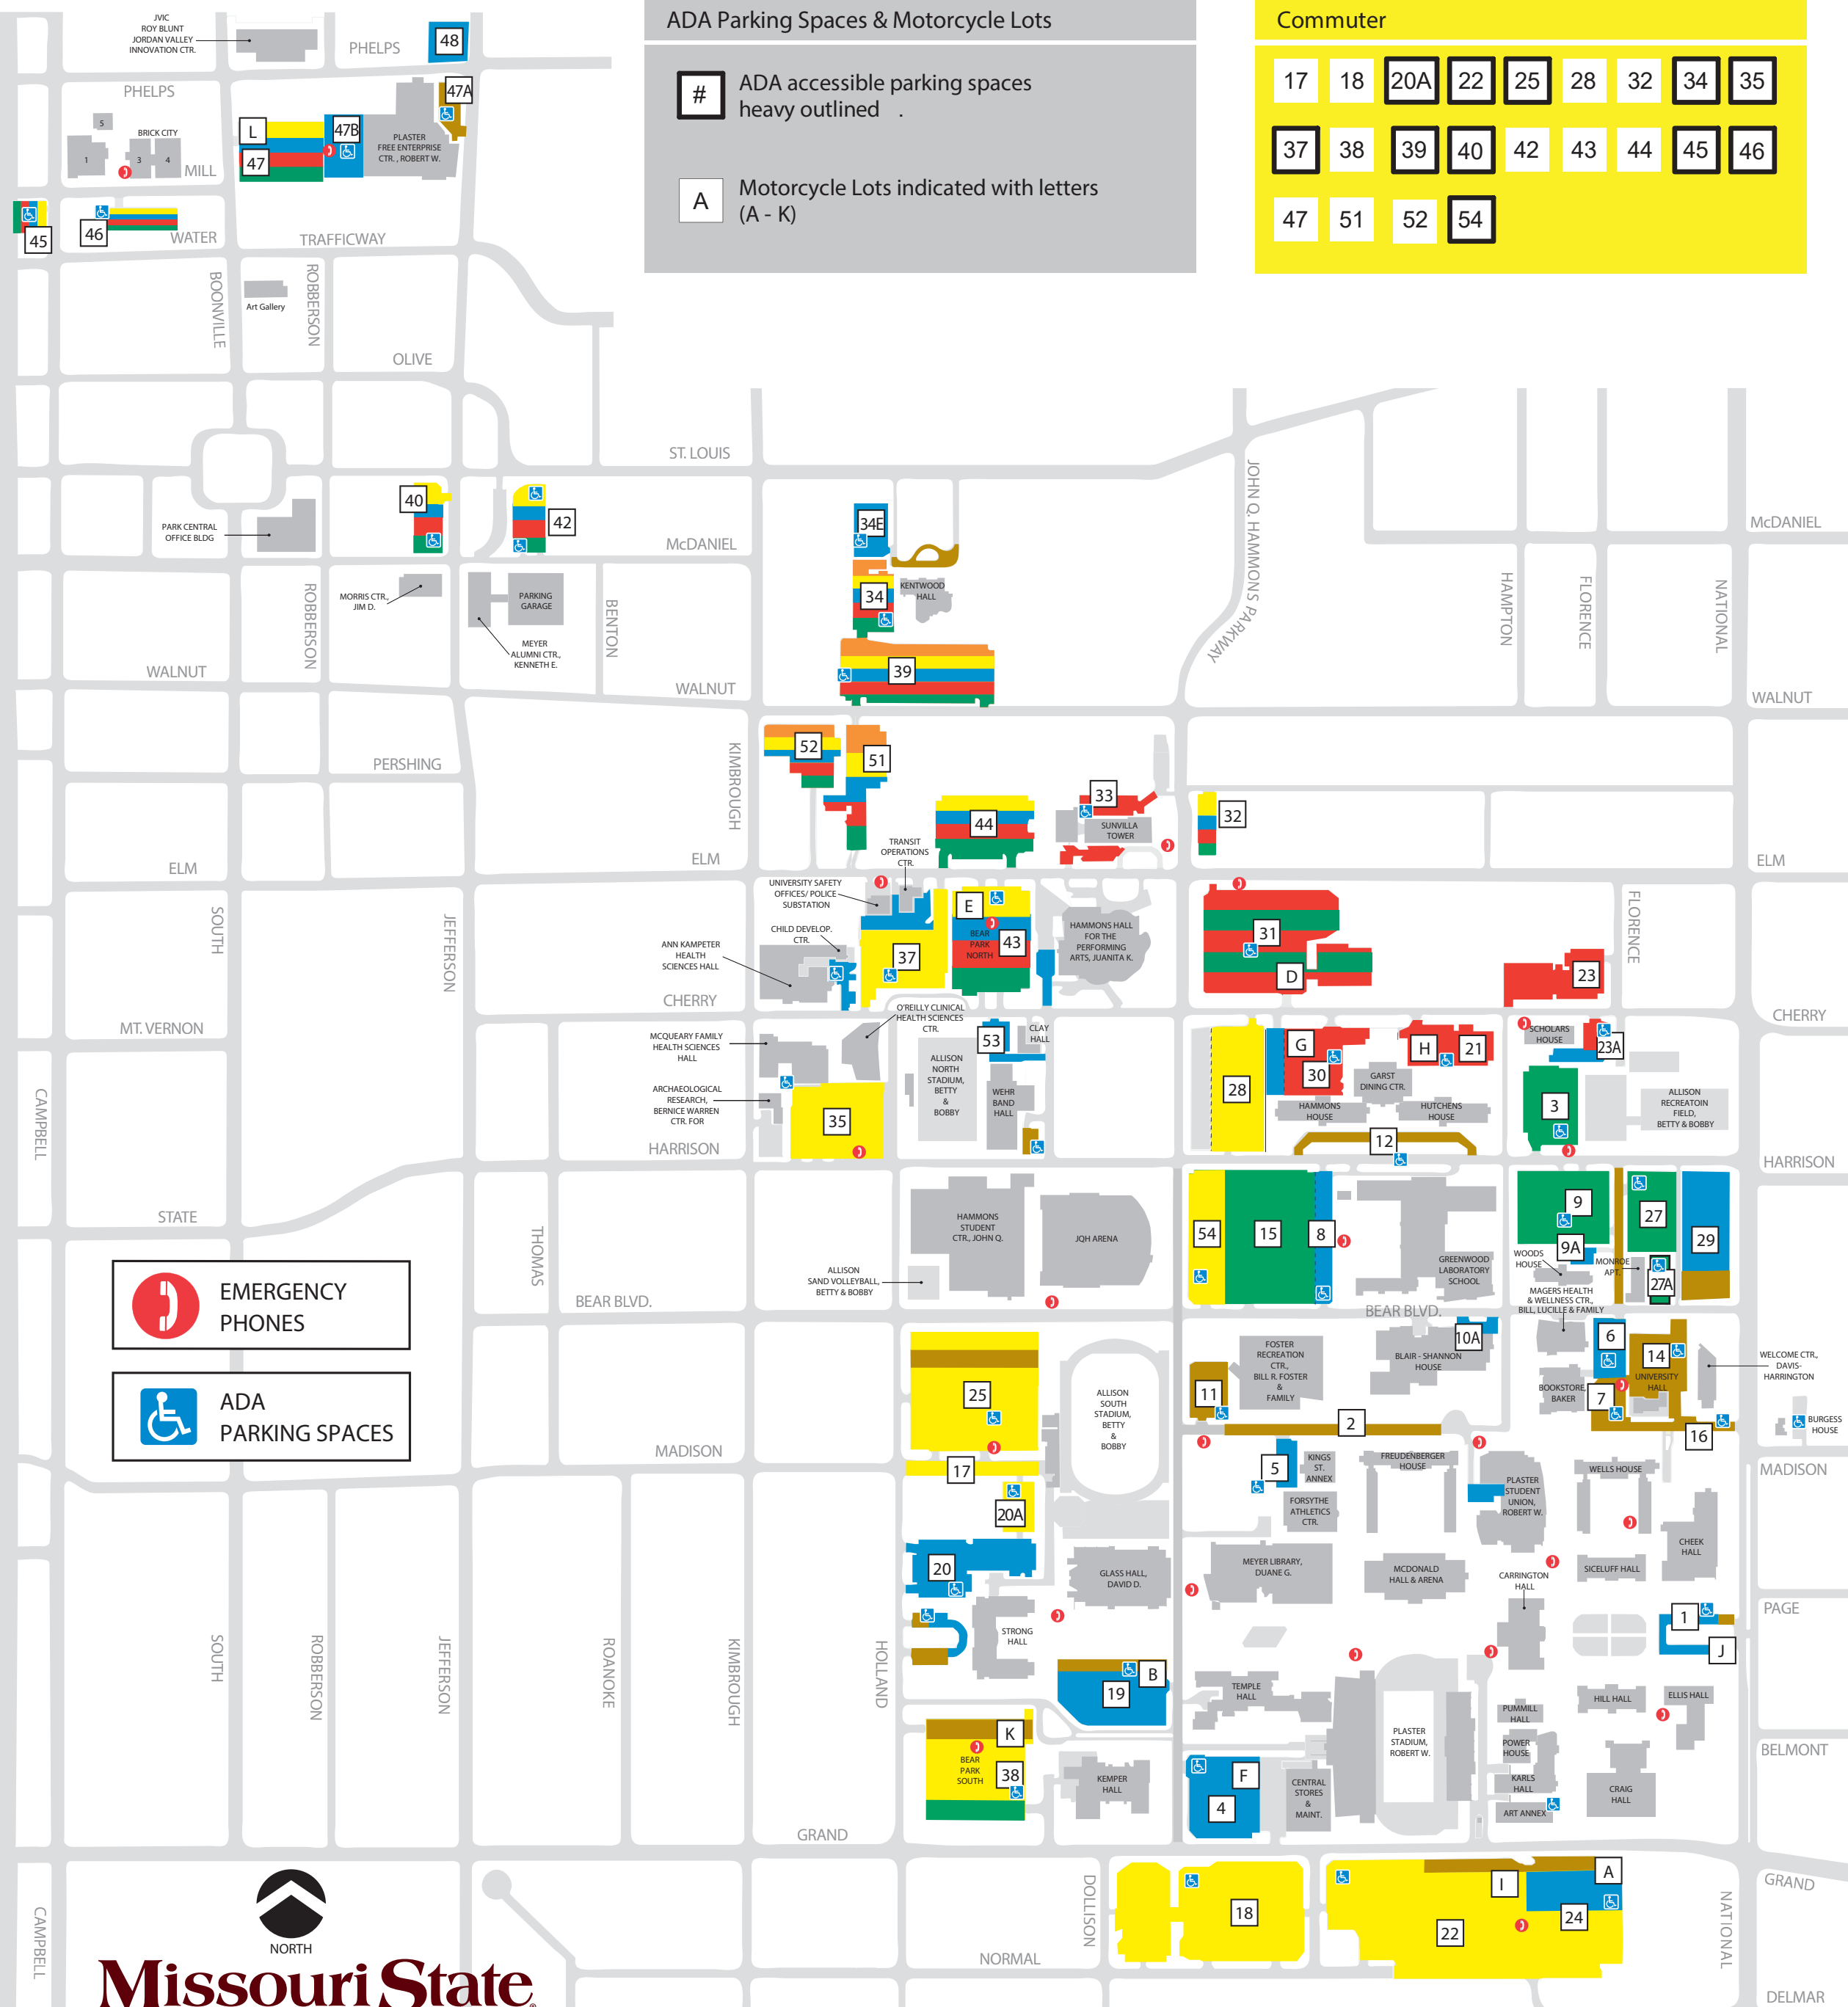

PARKING LOTS

Metered/Visitor

- 1 2 7 11 12 14 16 17 19
- 22 24 25 34 38 43 47A

Reserved

- 4 6 8 19 20 24 29 32 34
- 39 40 42 43 44 45 46 47 47B
- 48 51 52 53

Residence Hall - GREEN

- 3 9 15 27 31 32 34 39 40
- 42 43 44 45 46 47 51 52

Remote Parking Spaces

- 34 39 51 52

Reserved 24/7

- 1 5 9A 10A 27A 47B 48

Residence Hall - RED

- 21 23 23A 30 31 32 33 34 39
- 40 42 43 44 45 46 47 51 52

Commuter

- 17 18 20A 22 25 28 32 34 35
- 37 38 39 40 42 43 44 45 46
- 47 51 52 54

ADA Parking Spaces & Motorcycle Lots

- # ADA accessible parking spaces heavy outlined
- A Motorcycle Lots indicated with letters (A - K)

EMERGENCY PHONES

ADA PARKING SPACES